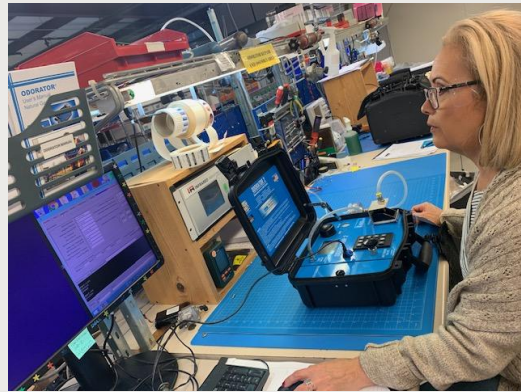

Your Safety...Our Commitment

HEATH'S INSTRUMENT REPAIR FACILITIES WANT TO REMIND YOU TO
**KEEP YOUR EQUIPMENT OPERATING
AT ITS PEAK PERFORMANCE**

**Preventative Maintenance
Ensures Reduced Downtime**

Lean processes and multiple repair facilities enable Heath to provide quick turnaround time on repairs and minimize your equipment downtime. Our high quality services come at affordable prices for all your repair and calibration needs. All of our services are performed by highly trained and qualified Heath instrument repair & calibration specialists.

Maintenance Programs

Heath offers preventive maintenance program for our instruments to ensure un-interrupted operation and extended life. We can customize a preventive maintenance program to fit your needs. Contact your Heath sales representative for information.

CALIBRATION SERVICES

We calibrate your instruments using NIST traceable standards to original factory specifications in order to ensure product reliability and high performance.

FIND AN INSTRUMENT REPAIR FACILITY NEAR YOU