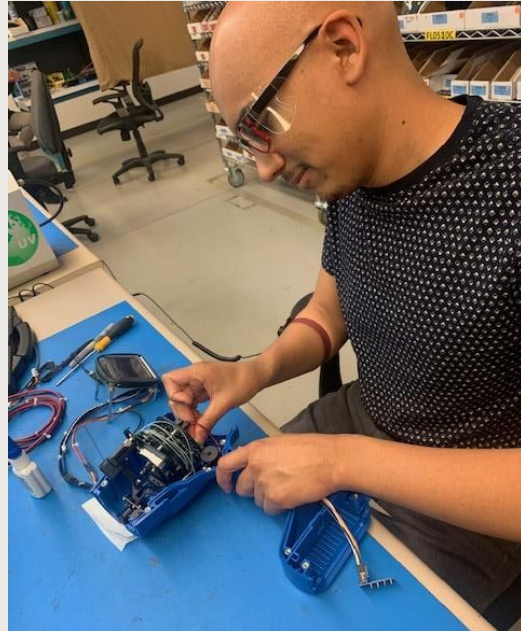

Your Safety...Our Commitment

HEATH'S INSTRUMENT REPAIR FACILITIES WANT TO REMIND YOU TO
**KEEP YOUR EQUIPMENT OPERATING
AT ITS PEAK PERFORMANCE**

**Preventative Maintenance
Ensures Reduced Downtime**

Lean processes and multiple repair facilities enable Heath to provide quick turnaround time on repairs and minimize your equipment downtime. Our high quality services come at affordable prices for all your repair and calibration needs. All of our services are performed by highly trained and qualified Heath instrument repair & calibration specialists.

CALIBRATION SERVICES

We calibrate your instruments using NIST traceable standards to original factory specifications in order to ensure product reliability and high performance.

FIND AN INSTRUMENT REPAIR FACILITY NEAR YOU